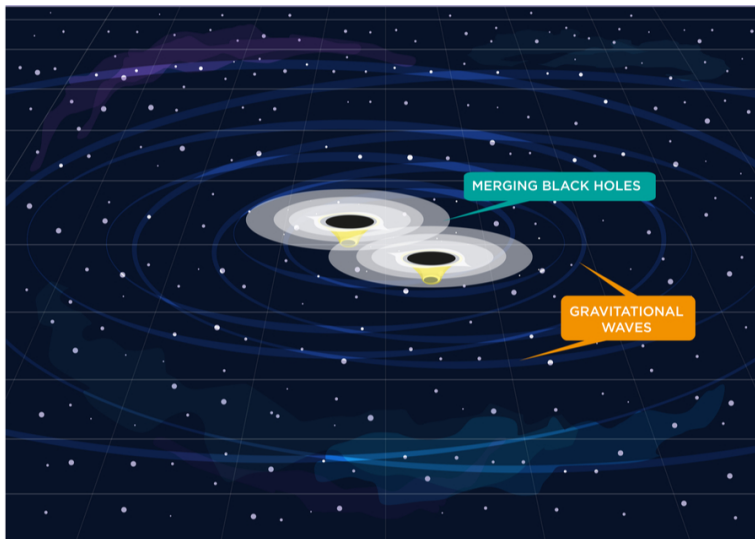

- [Ever wish you had X-ray vision? With transparent wood, it might feel like you do](#)

RECENT BLOG

Apollo 11 Left A Laser Device On The Moon 50 Years Ago...It Still Works

A laser ranging retroreflector, a special kind of mirror that always reflects an incoming light beam back in the direction it came from, was placed on the lunar surface fifty years ago by the crew of Apollo 11. It still works.

[Read more](#)

- [A laser-powered “Space Antenna” will orbit the Sun to detect ripples in space-time](#)

David Holle

6 year old Pat goes to work with his father on bring your child to work day. After about 30 minutes, Pat starts crying loudly and the whole office gathers around. The father rushes to his side. "What's the matter son?" Pat replies, "Where are all the clowns that you said you work with?"