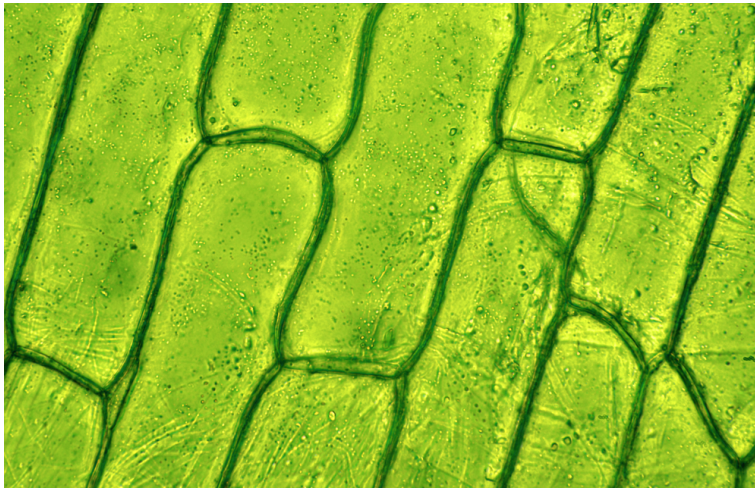

- [Ever wish you had X-ray vision? With transparent wood, it might feel like you do](#)

RECENT BLOG

Apollo 11 Left A Laser Device On The Moon 50 Years Ago...It Still Works

A laser ranging retroreflector, a special kind of mirror that always reflects an incoming light beam back in the direction it came from, was placed on the lunar surface fifty years ago by the crew of Apollo 11. It still works.

[Read more](#)

- [A laser-powered “Space Antenna” will orbit the Sun to detect ripples in space-time](#)

David Holle

6 year old Pat goes to work with his father on bring your child to work day. After about 30 minutes, Pat starts crying loudly and the whole office gathers around. The father rushes to his side. "What's the matter son?" Pat replies, "Where are all the clowns that you said you work with?"